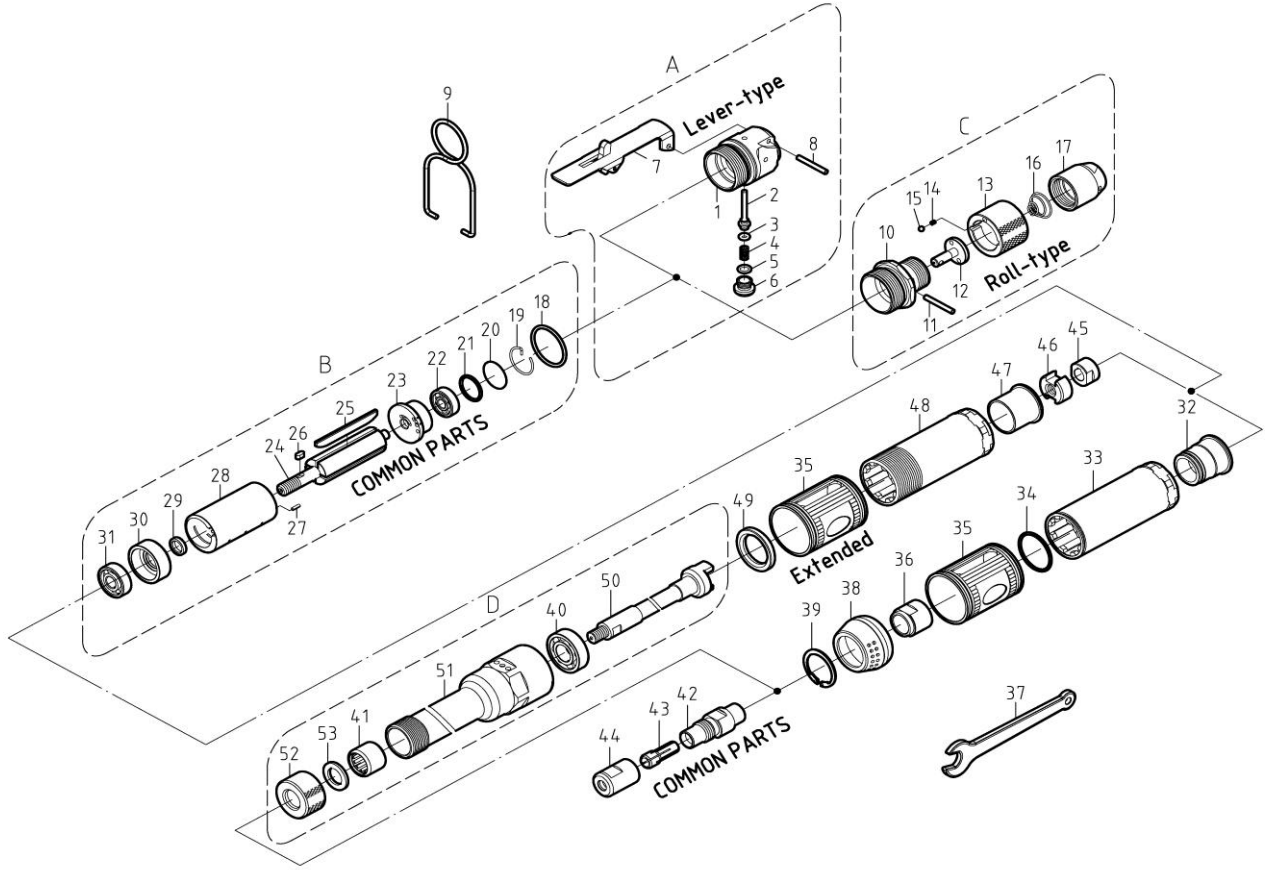

OS-1027 **GAV** HAVALI KALIPÇI TAŞLAMA

ITEM NO.	PART NO.	DESCRIPTION	Q'TY
1	064011027	Handle body	1
2	010011027	Pin Valve Rod	1
3	ORP3	O-Ring	1
4	007011027	Spring	1
5	ORP6	O-Ring	1
6	049011027	Screw	1
7	030011027	Trigger	1
8	SP3022	Spring Pin	1
9	006011011	Suspension Ring	1
10	064021027	Handle body	1
11	PIN3024	Pin	1
12	009011027	Reverse Valve	1
13	033011027	Regulator Dial	1
14	007021027	Spring	1
15	SB1/8	Steel Ball	1
16	002011027	Cone Spring	1
17	005011027	Air Inlet	1
18	ORS26	O-Ring	1
19	029011027	Snap Ring	1
20	016011027	Washer	1
21	ORS16	O-Ring	1
22	BR626ZZ-3	Ball Bearing	1
23	011011027	Rear Plate	1
24	013011027	Rotor	1
25	014011027	Blade	4
26	KEY30306	Key	1
27	SP1506	Spring Pin	1

ITEM NO.	PART NO.	DESCRIPTION	Q'TY
28	012011027	Cylinder	1
29	016021027	Washer	1
30	015011027	Front Plate	1
31	BR608ZZ-3	Ball Bearing	1
32	018011027	Bushing	1
33	001011027	Housing	1
34	OR2515	O-Ring	1
35	045011027	Cover	1
36	065011027	Inner Ring	1
37	W001	Wrench	2
38	004011027	Exhaust Deflector	1
39	CCISTW-22	Retaining Ring	1
40	BR6001ZZ-3	Ball Bearing	1
41	BR1219PA	Needle Bearing	1
42	067011027	Bushing	1
43	066021027	Chuck	1
44	035021027	Lock Nut	1
45	065021027	Inner Ring	1
46	040011027	Drive Bushing	1
47	018021027	Bushing	1
48	001021027	Housing	1
49	016031027	Washer	1
50	025011027	Anvil	1
51	004021027	Exhaust Deflector	1
52	035031027	Lock Nut	1
53	060011027	Felt	1